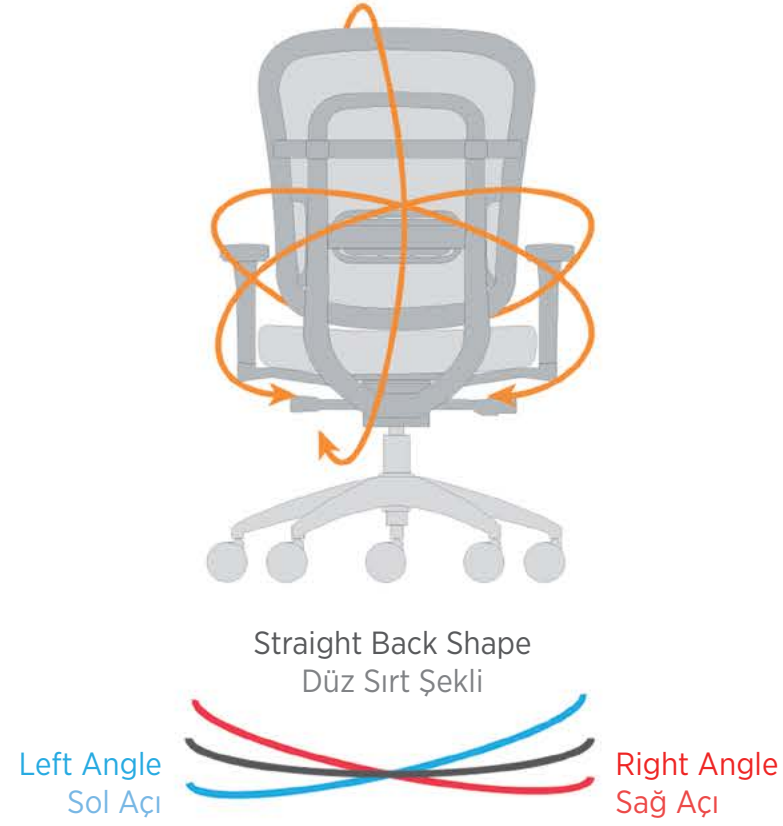

The Anti-Return mechanism, which provides freedom of movement, adapts strongly to the user's posture and supports the spine.

Hareket özgürlüğü sağlayan Anti-Geri dönüş mekanizması kullanıcının duruşuna güçlü bir uyum sağlar ve omurgayı destekler.