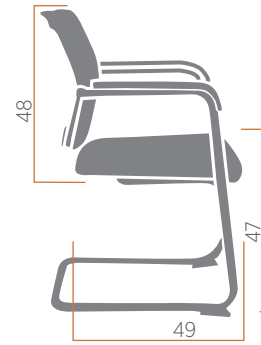

Visitor | Misafir

INV ON BP 3FK - INV ON BP 3KK